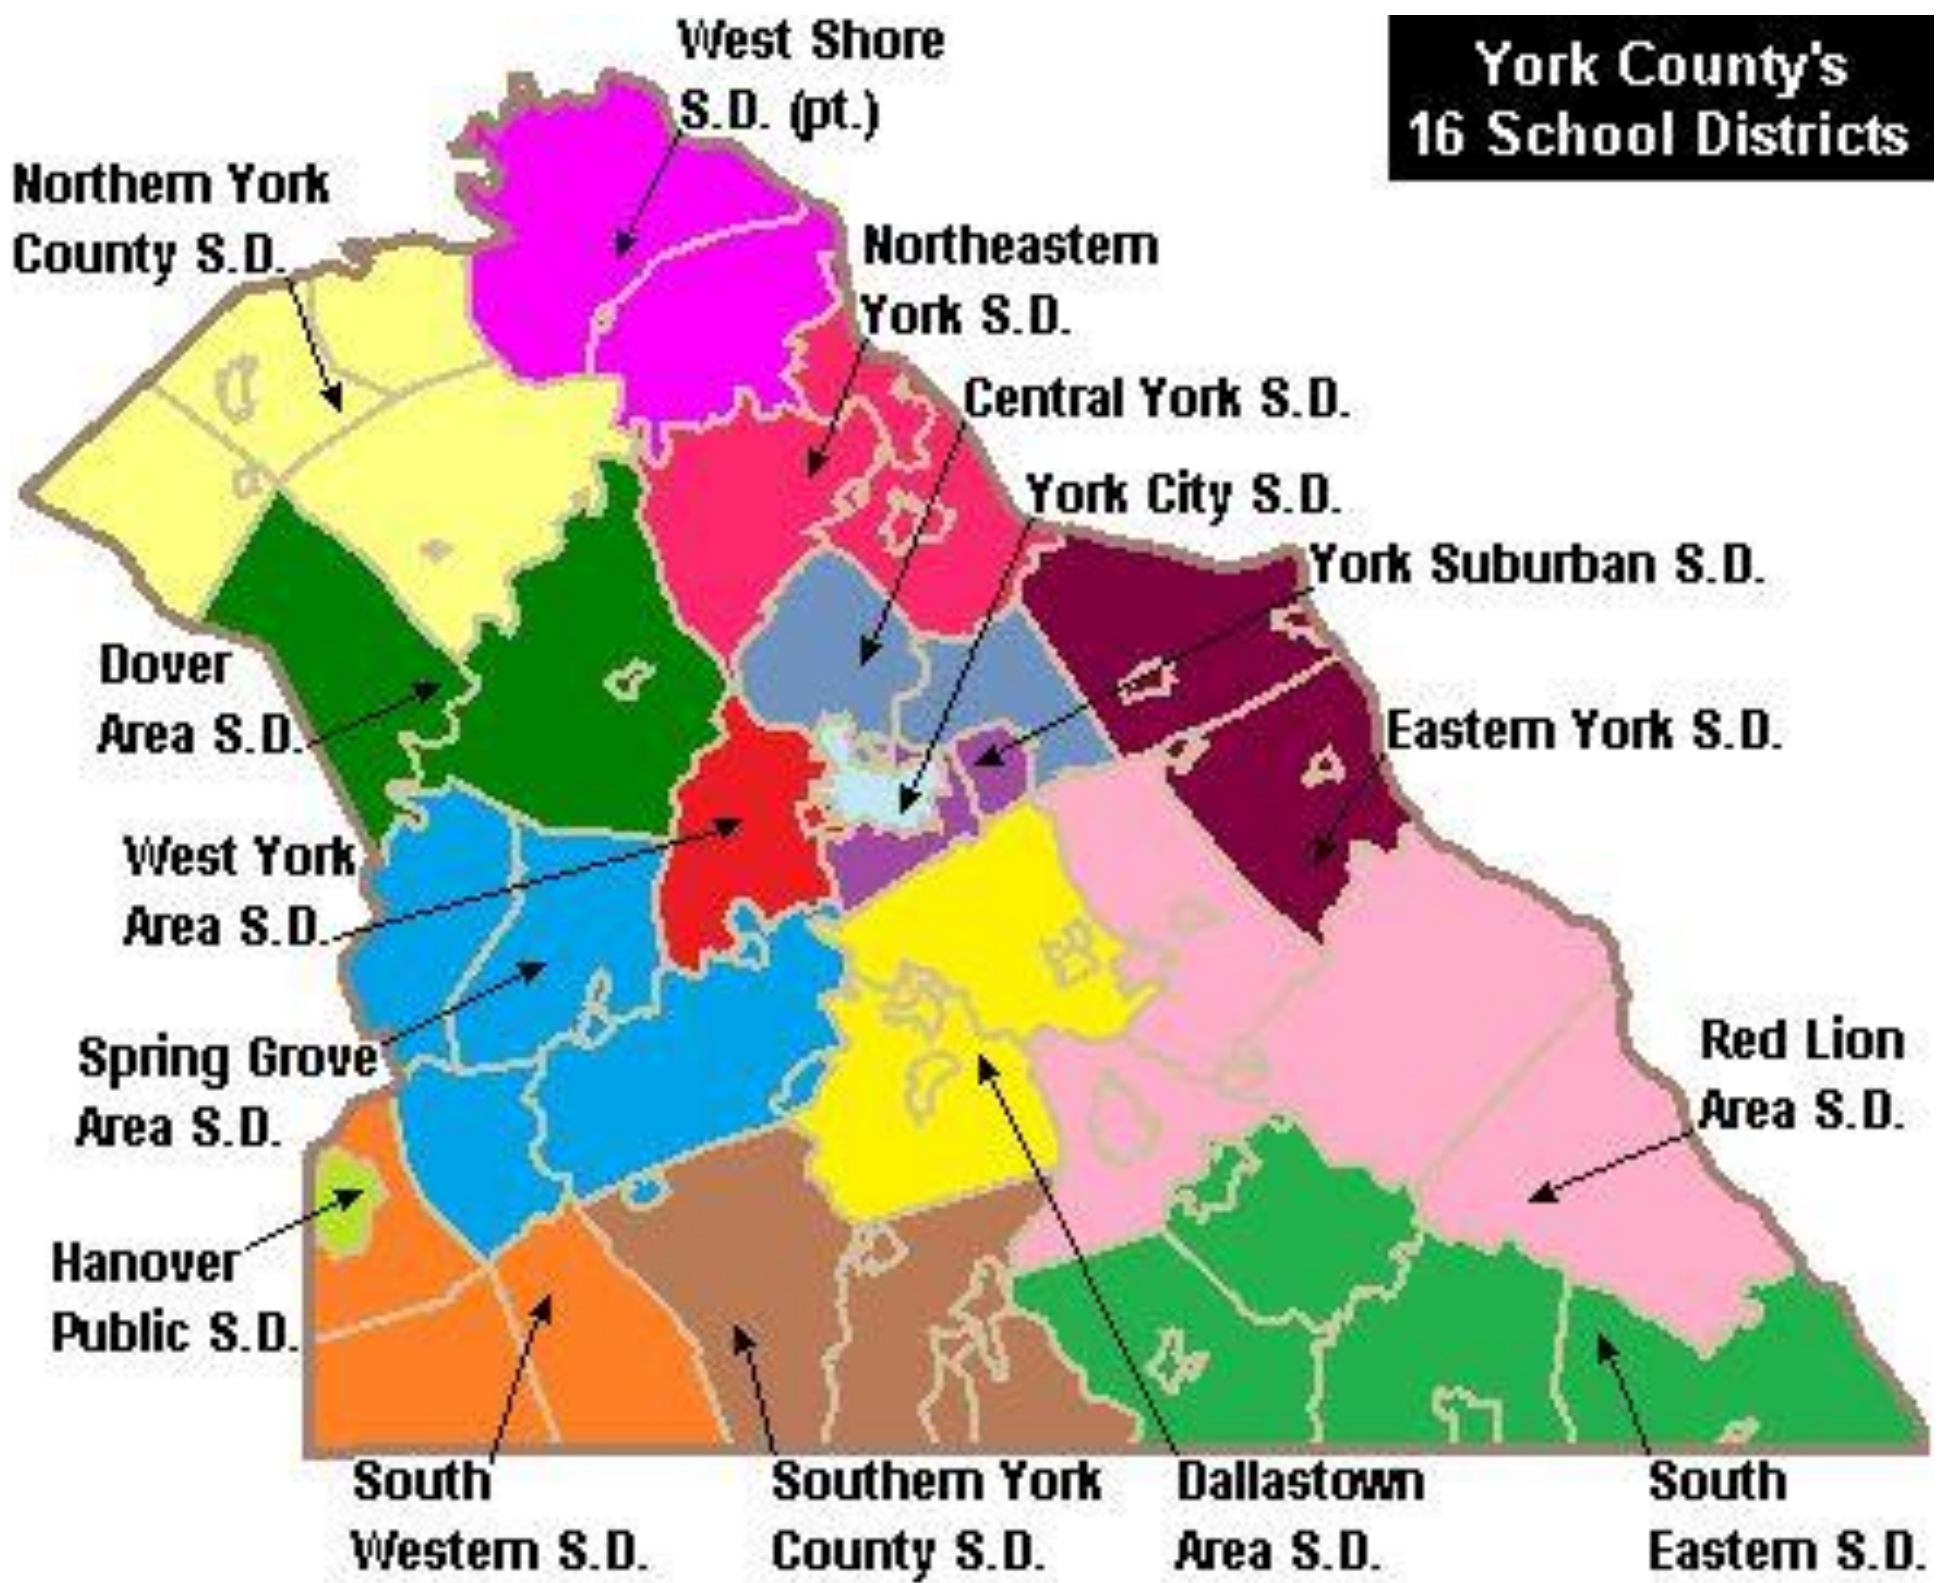

**York County's
16 School Districts**

Northern York
County S.D.

West Shore
S.D. (pt.)

Northeastern
York S.D.

Central York S.D.

York City S.D.

York Suburban S.D.

Dover
Area S.D.

Eastern York S.D.

West York
Area S.D.

Spring Grove
Area S.D.

Red Lion
Area S.D.

Hanover
Public S.D.

South
Western S.D.

Southern York
County S.D.

Dallastown
Area S.D.

South
Eastern S.D.